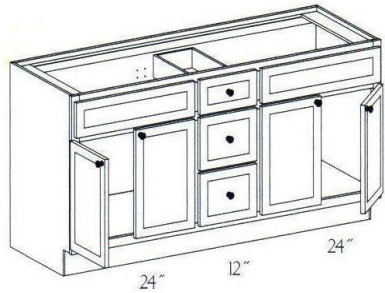

Vanity Double Sink Base with 3 Center Drawers

VCD6021-3

●	●	●	●	●	●	●	●	●	●	●

Note: