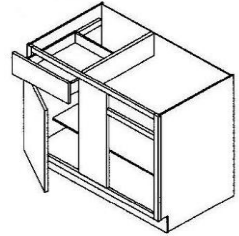

B24

B27

B30

B33

B36

●	●	●	●	●	●	●	●	●	●	●	●
●	●	●	●	●	●	●	●	●	●	●	●
●	●	●	●	●	●	●	●	●	●	●	●
●	●	●	●	●	●	●	●	●	●	●	●
●	●	●	●	●	●	●	●	●	●	●	●

Base: 2 Doors, 2 Drawers

B36

B42

●	●	●	●	●	●	●	●	●	●	●	●
●	●	●	●	●	●	●	●	●	●	●	●

Base Sink: 2 Doors

SB33

SB36

●	●	●	●	●	●	●	●	●	●	●	●
●	●	●	●	●	●	●	●	●	●	●	●

SB42

Base Blind Corner:1 Door,1 Door

BBC36-42

The Cabinet is 36" Wide, but it need 42" space from wall to be installed.

Base Lazy Susan: with 2 wood turning tables

BLS33

BLS36

Base 3 Drawer

DB15

BD18