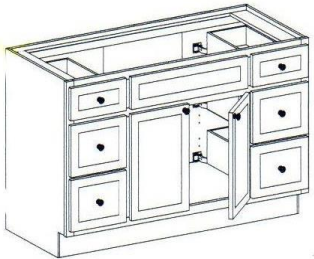

Vanity Sink Base with Double-side Drawers

VDD4821-4
VDD4821-6
VDD6021-4
VDD6021-6

										●
			●			●		●		
										●
●	●	●	●	●	●	●	●	●	●